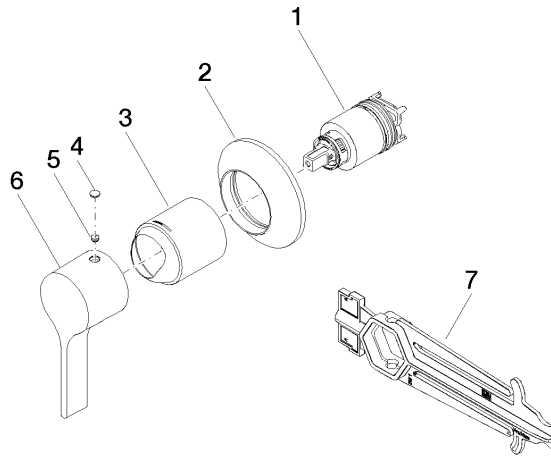

36 060 809

Spare parts list

No.	Item Number	Name	Quantity used	Delivery time
1	90 15 05 064 01 90	cartridge	1	2
2	90 27 80 032 00-00	rosette	1	10
3	09 11 02 293-00	cover	1	10
4	90 31 20 087 00-00	plug	1	10
5	90 31 11 063 00 90	pin	1	2
6	09 20 80 021-00	handle	1	10
7	90 30 09 064 00 90	key	1	2